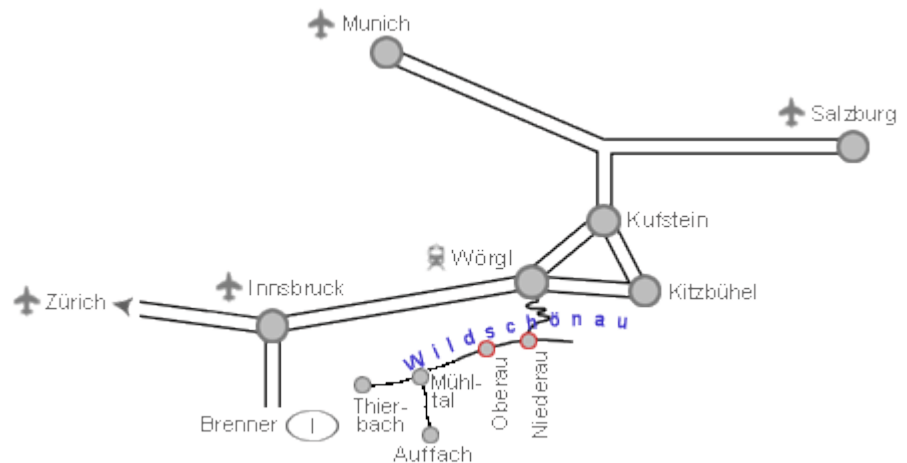

# How to get there

## Holiday village Wildschönau

Niederau 39

A-6314 Wildschönau

Phone: +43 5339 20202

Fax: +43 5339 20204

info@holidayhome.co.at

www.holidayhome.co.at

**Car:** From Kufstein: Motorway A12 exit Wörgl east (Ost)  
B171 to Wörgl  
after the church turn left and follow the sign to the Wildschönau valley.  
after approx. 7.5 km arrival in Niederau.

From Innsbruck: Motorway A12 exit Wörgl west  
B171 to Wörgl  
turn right at the sign to the Wildschönau valley.  
after approx. 7.5 km arrival in Niederau.

**Train:** From Wörgl station take a bus or a taxi to Niederau.

**Air:** Airport Innsbruck (70 km)  
Airport München (114 km)  
Airport Salzburg (132 km)  
Airport Zürich (430 km)